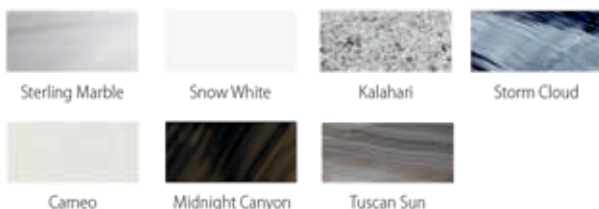

ACRYLIC COLORS