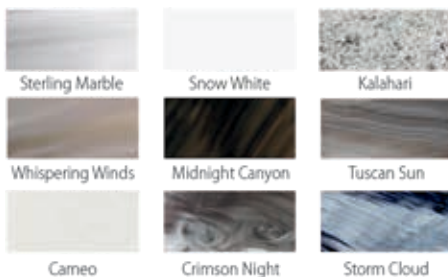

ACRYLIC COLORS