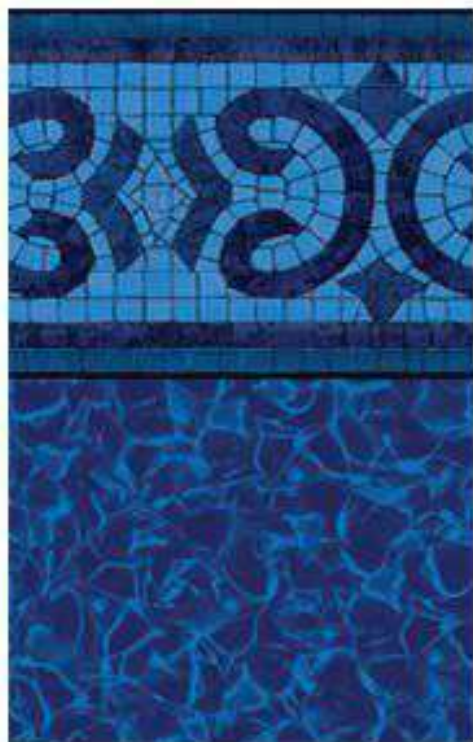

BLUE-RIDGE-W-WHITE-DIFFUSION

BOARD-WALK-W-BEACHCOMBER

BRETON-BRAID-W-GLACIER

BRUNISHED-W-STONE-WALL

CAMBRIDGE-W-AQUARIUS

***CHECK FOR PATTERN AVAILABILITY.**

LINER PATTERNS

COVINGTON-W-GLACIER

FUSION-W-AQUARIUS

OLYMPIA-W-MARINO

OXFORD-ELECTRIC-W-ELECTRIC

SEAWALL-W-ELECTRIC

SEISTA-WHITE-W-WHITE

***CHECK FOR PATTERN AVAILABILITY.**

LINER PATTERNS

BLUE-RIDGE-BLUE-W-RIVER-BLUE

BLUE-RIDGE-W-BLUE-OYSTER

FUSION-W-SANDSTONE

GRAND-W-WHITE-BEACH-PEBBLE

GREY-STONE-WHITE-W-RIVER

GREY-STONE-W-RIVER-BLUE

*** ALL LINER FLOORS AVAILABLE AS FULL PRINT LINERS. ** PREMIUM PLUS ***

NOTE: COLOR OF PATTERN MAY VARY, PLEASE CONSULT YOUR DEALER TO SEE ACTUAL SAMPLE.

***CHECK FOR PATTERN AVAILABILITY.**

FULL PRINT LINERS

OCEAN-MIDNIGHT

RIVER-BLUE

HD-ELECTRIC

SANDSTONE

STONE-PRINT

WHITE-BEACH-PEBBLE