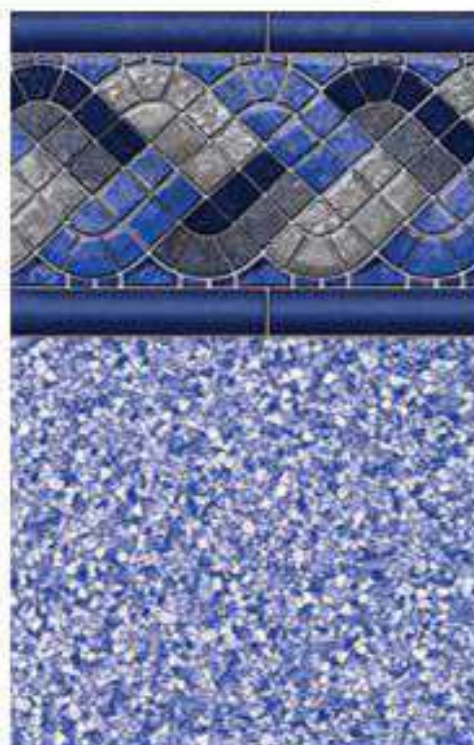

FUSION-W-AQUARIUS

OLYMPIA-W-MARINO

OXFORD-ELECTRIC-W-ELECTRIC

SEAWALL-W-ELECTRIC

SEISTA-WHITE-W-WHITE

***CHECK FOR PATTERN AVAILABILITY.**

LINER PATTERNS

BLUE-RIDGE-BLUE-W-RIVER-BLUE

BLUE-RIDGE-W-BLUE-OYSTER

FUSION-W-SANDSTONE

GRAND-W-WHITE-BEACH-PEBBLE

GREY-STONE-WHITE-W-RIVER

GREY-STONE-W-RIVER-BLUE

*** ALL LINER FLOORS AVAILABLE AS FULL PRINT LINERS. ** PREMIUM PLUS ***

NOTE: COLOR OF PATTERN MAY VARY, PLEASE CONSULT YOUR DEALER TO SEE ACTUAL SAMPLE.

LINER PATTERNS

HAMLIN-W-BLUE-BEACH-PEBBLE

RALEIGH-BLUE-W-BEACH-PEBBLE

RALEIGH-GREY-WHITE-BEACH

SAVANNAH-W-SANDSTONE

SIESTA-BLUE-W-BLUE-DIFFUSION

SUMMER-WHITE-RIVER-WHITE

*** ALL LINER FLOORS AVAILABLE AS FULL PRINT LINERS. ** PREMIUM PLUS ***

***CHECK FOR PATTERN AVAILABILITY.**

FULL PRINT LINERS

OCEAN-MIDNIGHT

RIVER-BLUE

HD-ELECTRIC

SANDSTONE

STONE-PRINT

WHITE-BEACH-PEBBLE