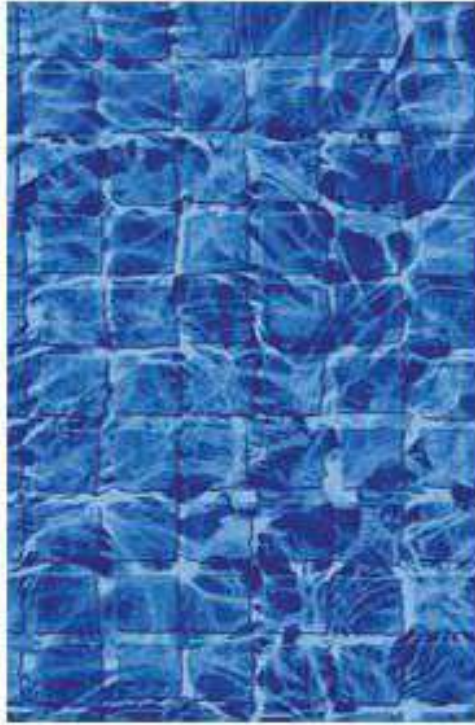

NOTE: COLOR OF PATTERN MAY VARY, PLEASE CONSULT YOUR DEALER TO SEE ACTUAL SAMPLE.

LINER PATTERNS

SUNBURST-W-BLUE-DIFFUSION

SUNSET-W-BLUE-OYSTER

ALL LINER FLOORS AVAILABLE AS FULL PRINT LINERS.**PREMIUM PLUS

NOTE: COLOR OF PATTERN MAY VARY, PLEASE CONSULT YOUR DEALER TO SEE ACTUAL SAMPLE.

FULL PRINT LINERS

AQUARIUS

BEACHCOMBER

BLUE BEACH PEBBLE

BLUE-DIFFUSION

BLUE-OYSTER

SLATE-AQUASHIMMER-EMBOSS

***CHECK FOR PATTERN AVAILABILITY.**

FULL PRINT LINERS

BUTTERFLY-AQUASHIMMER

GLACIER-BLUE

HD-ELECTRIC

HIDDEN-TREASURE

JELLYSTONE-ELECTRIC

MARINO

***CHECK FOR PATTERN AVAILABILITY.**

FULL PRINT LINERS

OCEAN-MIDNIGHT

RIVER-BLUE

HD-ELECTRIC

SANDSTONE

STONE-PRINT

WHITE-BEACH-PEBBLE