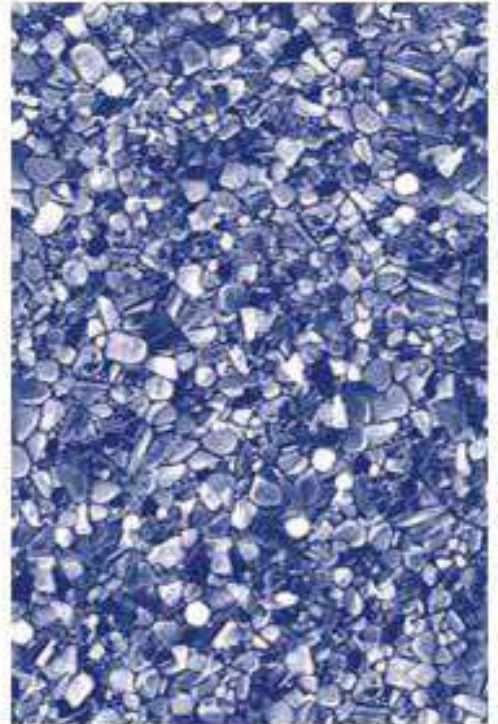

BLUE-RIDGE-W-BLUE-OYSTER

FUSION-W-SANDSTONE

GRAND-W-WHITE-BEACH-PEBBLE

GREY-STONE-WHITE-W-RIVER

GREY-STONE-W-RIVER-BLUE

*** ALL LINER FLOORS AVAILABLE AS FULL PRINT LINERS. ** PREMIUM PLUS ***

NOTE: COLOR OF PATTERN MAY VARY, PLEASE CONSULT YOUR DEALER TO SEE ACTUAL SAMPLE.

LINER PATTERNS

HAMLIN-W-BLUE-BEACH-PEBBLE

RALEIGH-BLUE-W-BEACH-PEBBLE

RALEIGH-GREY-WHITE-BEACH

SAVANNAH-W-SANDSTONE

SIESTA-BLUE-W-BLUE-DIFFUSION

SUMMER-WHITE-RIVER-WHITE

*** ALL LINER FLOORS AVAILABLE AS FULL PRINT LINERS. ** PREMIUM PLUS ***

NOTE: COLOR OF PATTERN MAY VARY, PLEASE CONSULT YOUR DEALER TO SEE ACTUAL SAMPLE.

LINER PATTERNS

SUNBURST-W-BLUE-DIFFUSION

SUNSET-W-BLUE-OYSTER

ALL LINER FLOORS AVAILABLE AS FULL PRINT LINERS.**PREMIUM PLUS

***CHECK FOR PATTERN AVAILABILITY.**

FULL PRINT LINERS

OCEAN-MIDNIGHT

RIVER-BLUE

HD-ELECTRIC

SANDSTONE

STONE-PRINT

WHITE-BEACH-PEBBLE