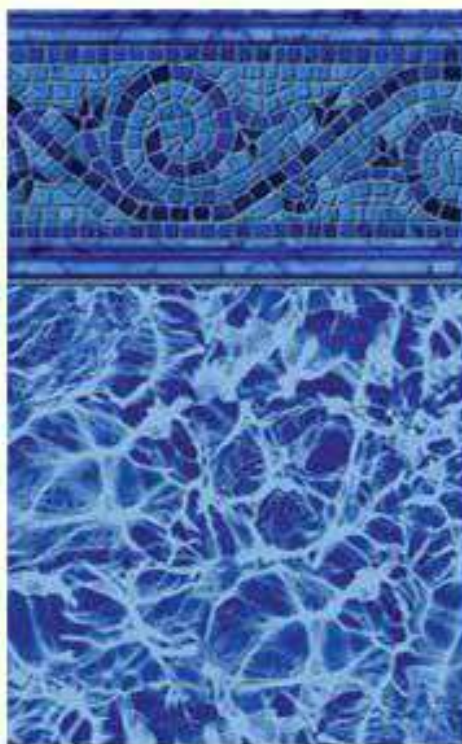

BLUE-RIDGE-W-BLUE-OYSTER

FUSION-W-SANDSTONE

GRAND-W-WHITE-BEACH-PEBBLE

GREY-STONE-WHITE-W-RIVER

GREY-STONE-W-RIVER-BLUE

*** ALL LINER FLOORS AVAILABLE AS FULL PRINT LINERS. ** PREMIUM PLUS ***

NOTE: COLOR OF PATTERN MAY VARY, PLEASE CONSULT YOUR DEALER TO SEE ACTUAL SAMPLE.

LINER PATTERNS

HAMLIN-W-BLUE-BEACH-PEBBLE

RALEIGH-BLUE-W-BEACH-PEBBLE

RALEIGH-GREY-WHITE-BEACH

SAVANNAH-W-SANDSTONE

SIESTA-BLUE-W-BLUE-DIFFUSION

SUMMER-WHITE-RIVER-WHITE

*** ALL LINER FLOORS AVAILABLE AS FULL PRINT LINERS. ** PREMIUM PLUS ***

NOTE: COLOR OF PATTERN MAY VARY, PLEASE CONSULT YOUR DEALER TO SEE ACTUAL SAMPLE.

LINER PATTERNS

SUNBURST-W-BLUE-DIFFUSION

SUNSET-W-BLUE-OYSTER

ALL LINER FLOORS AVAILABLE AS FULL PRINT LINERS.**PREMIUM PLUS

NOTE: COLOR OF PATTERN MAY VARY, PLEASE CONSULT YOUR DEALER TO SEE ACTUAL SAMPLE.

FULL PRINT LINERS

AQUARIUS

BEACHCOMBER

BLUE BEACH PEBBLE

BLUE-DIFFUSION

BLUE-OYSTER

SLATE-AQUASHIMMER-EMBOSS