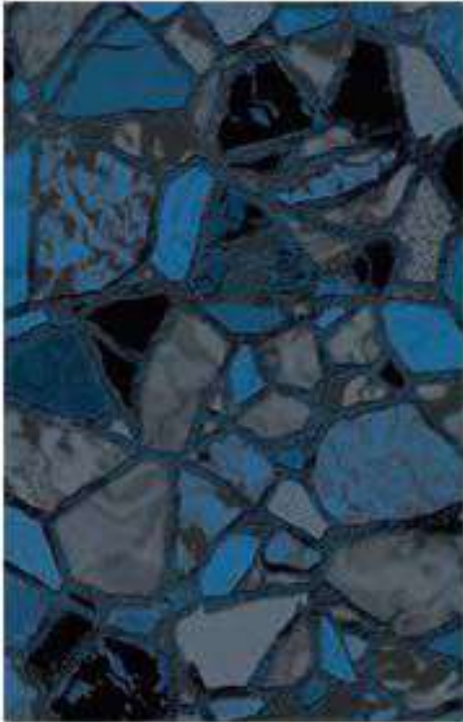

FULL PRINT LINERS

BUTTERFLY-AQUASHIMMER